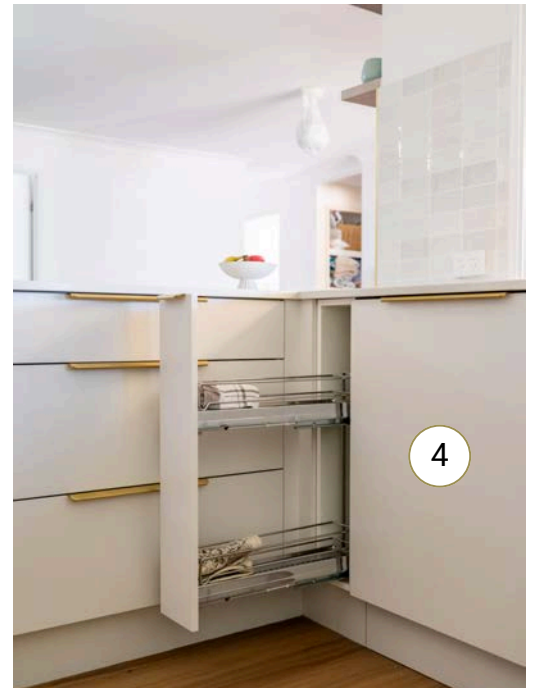

Drewoale Kitchen

1. 1 **SPLASHBACK TILE** - Multicolour Gloss Mini
2. 2 **TAPWARE** - Star Mini Pull-out Kitchen Mixer
3. 3 **SINK** - Abey Schock Alpina White Overmount
4. 4 **CABINETRY** - Polytec Ashton White Smooth
5. 5 **BENCHTOP** - Stone Ambassador Vanilla Sky

[CLICK HERE](#) or scan the QR code for the before & after photos and view the video