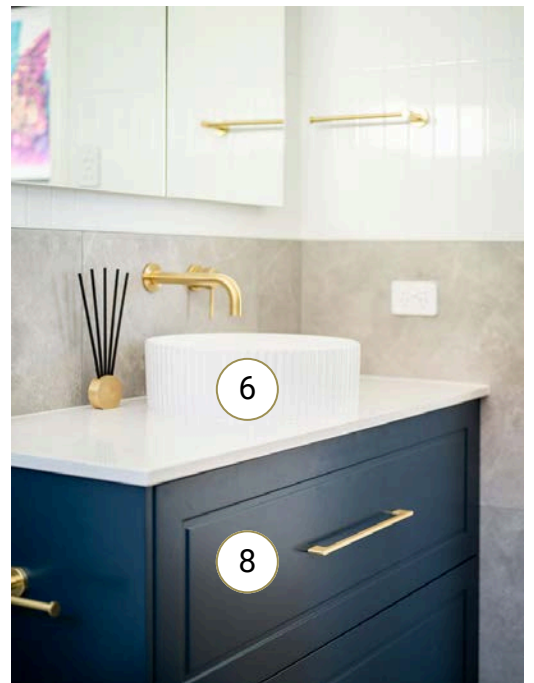

Graceville Bathroom

1. 1 **RAINSHOWER** - Modern National Star Column Set
2. 2 **HALF HEIGHT TILE** - Verona Ice Matt 600x600mm
3. 3 **WALL TILE** - Liberty White Gloss 60x400mm ???
4. 4 **TAPWARE** - Star Mini Wall Mixer & Spout
5. 5 **FRAMELESS SHOWER PANEL** - Custom Fluted Panel
6. 6 **BASIN** - Marlo Above Counter Basin
7. 7 **MIRROR** - Arch Shaving Cabinet in Polar White Finish
8. 8 **VANITY** - 2pac Habitat Satin Finish with Leon Profile
9. 9 **TOILET** - Koko Rimless Back to Wall

[CLICK HERE](#) or scan the QR code for the before & after photos and view the video