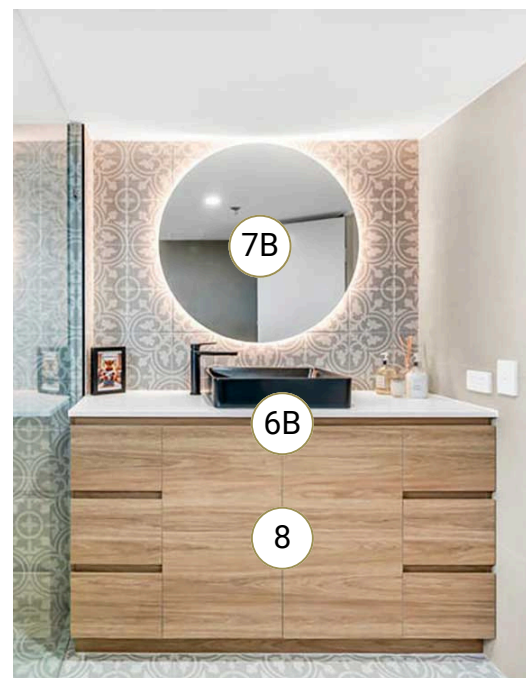

Surfers Ensuite & Main Bathroom

1. 1 **RAINSHOWER** - Half Height Shower Rail
2. 2 **FEATURE TILE** - Revival Celtic 200x200mm
3. 3 **CONTRAST TILE** - Concrete Fusion Sand 600x600mm
4. 4 **TAPWARE** - Kiama Basin Mixers - **4A**
   Akima Black Mixer - **4B**
5. 5 **SHOWER PANEL** - Frameless
6. 6 **BASIN** - Ceramic Double Bowl - **6A**
   Luciana Black above counter basin - **6B**
7. 7 **MIRROR** - Barelli Rectangular LED 700x500 - **7A**
   Barelli Round LED Mirror 800x800 - **7B**
8. 8 **VANITY** - Glacier Lite in Prime Oak

[CLICK HERE](#) or scan the QR code for the before & after photos and view the video