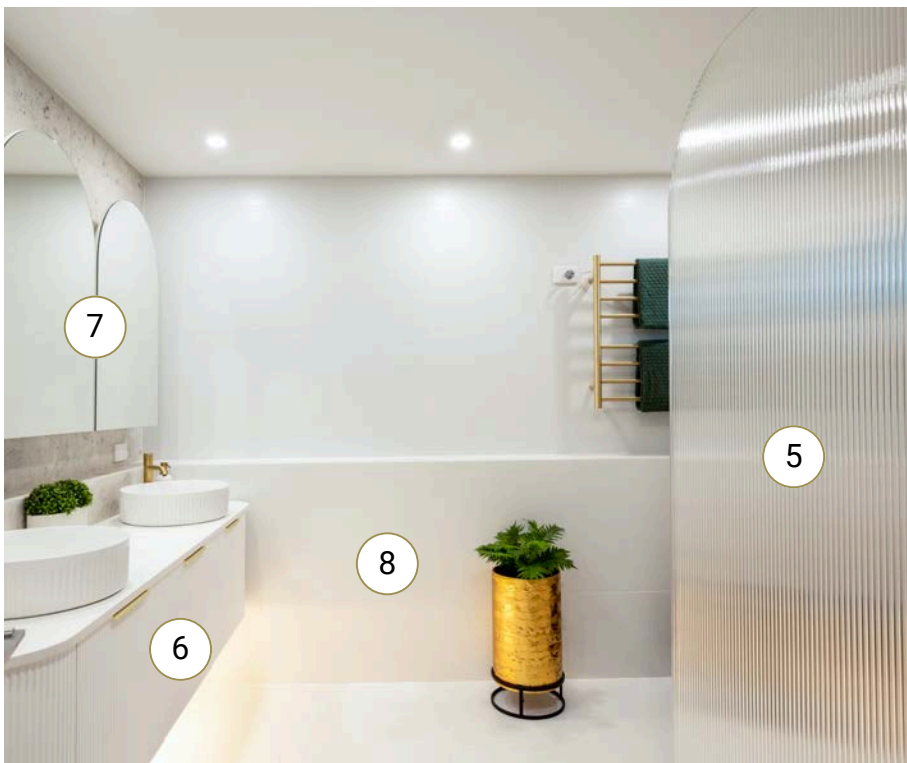

Tennyson Ensuite

1. 1 **RAINSHOWER** - Modern National Star Column Set
2. 2 **FEATURE TILE** - Marshmellow Terazzo 600mmx600mm
3. 3 **TAPWARE** - Modern National Star Mini Mid Rise Mixer
4. 4 **HAND BASINS** - Otti Matt White Fluted 340mm
5. 5 **FRAMELESS SHOWER SCREEN** - Custom Made Fluted 1600mm
6. 6 **WALL HUNG VANITY** - Otti Matt White Fluted 1800mm
7. 7 **MIRRORS** - Otti Arched Shaving Cabinet in White
8. 8 **CONTRAST TILE** - Pearl White Matt 600x600mm

[CLICK HERE](#) or scan the QR code for the before & after photos and view the video