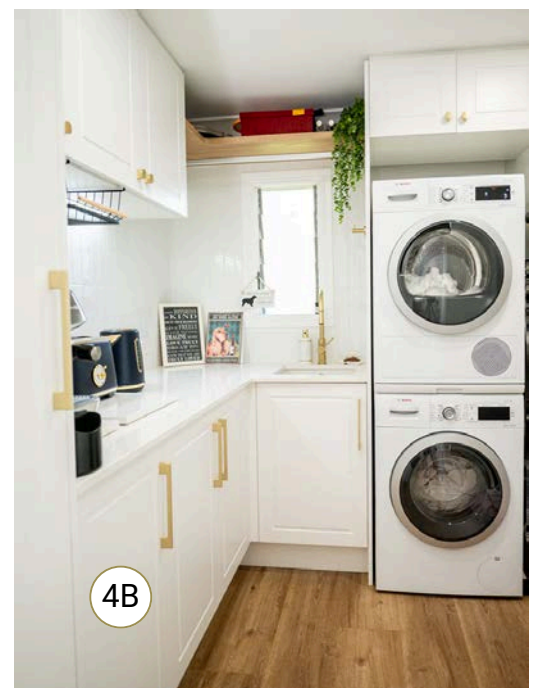

Graceville Kitchen

1 **SPLASHBACK TILE** - 60x400 Liberty White Gloss

2 **TAPWARE** - Star Mini Brushed Bronze Mixer

3 **SINK** - Abey Large Single Bowl Sink

4 **CABINETRY** - 2pac with Leon Profile
Habitat - **4A**
Miss Universe Satin Finish - **4B**

5 **BENCHTOP** - Luxury Range Bianco Carrara

[CLICK HERE](#) or scan the QR code for the before & after photos and view the video