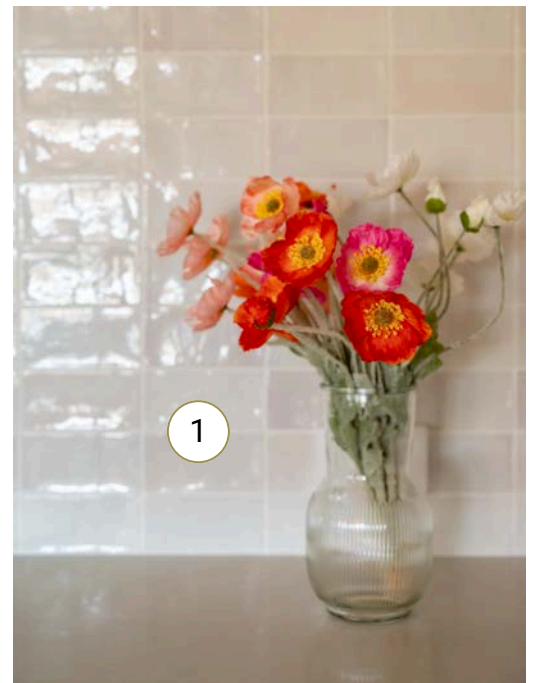

Drewoale Kitchen

1. 1 **SPLASHBACK TILE** - Multicolour Gloss Mini
2. 2 **TAPWARE** - Star Mini Pull-out Kitchen Mixer
3. 3 **SINK** - Abey Schock Alpina White Overmount
4. 4 **CABINETRY** - Polytec Ashton White Smooth
5. 5 **BENCHTOP** - Stone Ambassador Vanilla Sky

[CLICK HERE](#) or scan the QR code for the before & after photos and view the video