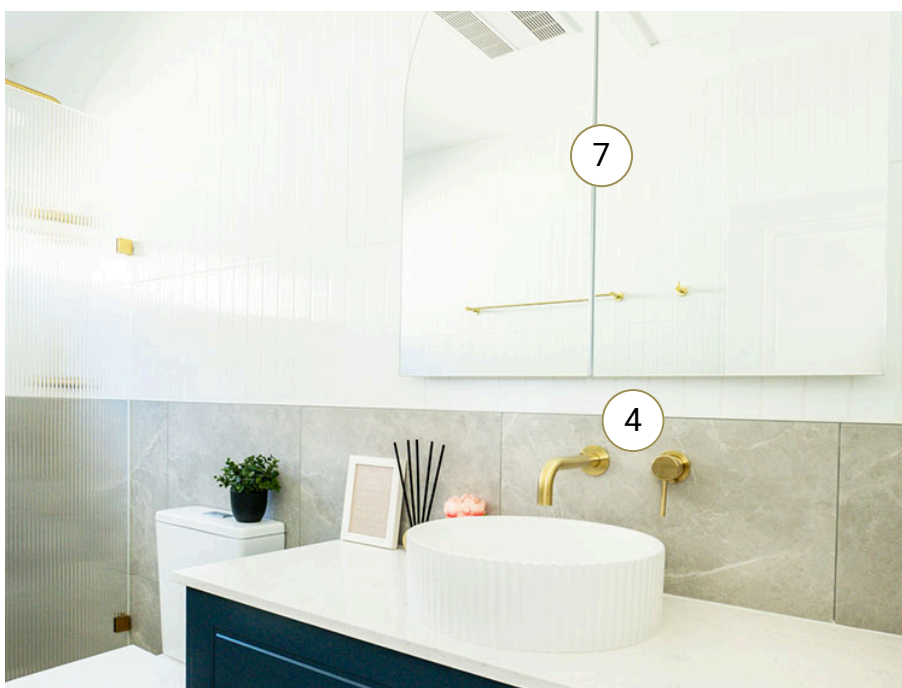

Graceville Bathroom

1. 1 **RAINSHOWER** - Modern National Star Column Set
2. 2 **HALF HEIGHT TILE** - Verona Ice Matt 600x600mm
3. 3 **WALL TILE** - Liberty White Gloss 60x400mm ???
4. 4 **TAPWARE** - Star Mini Wall Mixer & Spout
5. 5 **FRAMELESS SHOWER PANEL** - Custom Fluted Panel
6. 6 **BASIN** - Marlo Above Counter Basin
7. 7 **MIRROR** - Arch Shaving Cabinet in Polar White Finish
8. 8 **VANITY** - 2pac Habitat Satin Finish with Leon Profile
9. 9 **TOILET** - Koko Rimless Back to Wall

[CLICK HERE](#) or scan the QR code for the before & after photos and view the video