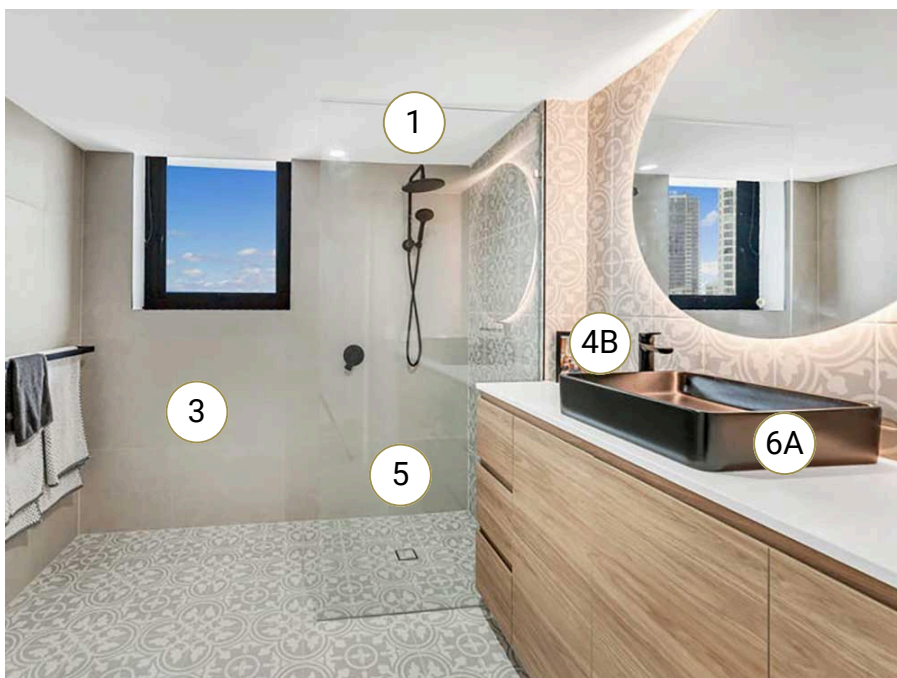

Surfers Ensuite & Main Bathroom

1. 1 **RAINSHOWER** - Half Height Shower Rail
2. 2 **FEATURE TILE** - Revival Celtic 200x200mm
3. 3 **CONTRAST TILE** - Concrete Fusion Sand 600x600mm
4. 4 **TAPWARE** - Kiama Basin Mixers - **4A**
   Akima Black Mixer - **4B**
5. 5 **SHOWER PANEL** - Frameless
6. 6 **BASIN** - Ceramic Double Bowl - **6A**
   Luciana Black above counter basin - **6B**
7. 7 **MIRROR** - Barelli Rectangular LED 700x500 - **7A**
   Barelli Round LED Mirror 800x800 - **7B**
8. 8 **VANITY** - Glacier Lite in Prime Oak

[CLICK HERE](#) or scan the QR code for the before & after photos and view the video