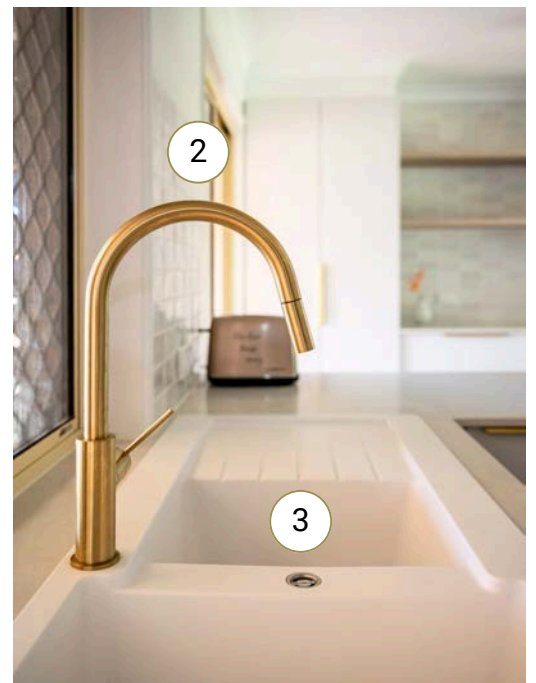

Drewoale Kitchen

1. 1 **SPLASHBACK TILE** - Multicolour Gloss Mini
2. 2 **TAPWARE** - Star Mini Pull-out Kitchen Mixer
3. 3 **SINK** - Abey Schock Alpina White Overmount
4. 4 **CABINETRY** - Polytec Ashton White Smooth
5. 5 **BENCHTOP** - Stone Ambassador Vanilla Sky

[CLICK HERE](#) or scan the QR code for the before & after photos and view the video