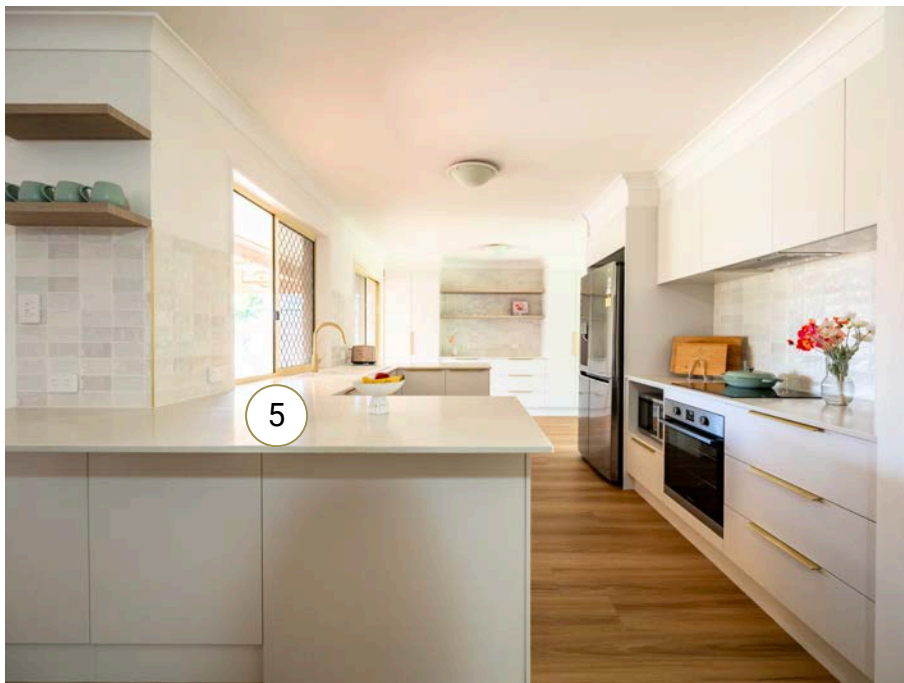

Drewoale Kitchen

1. 1 **SPLASHBACK TILE** - Multicolour Gloss Mini
2. 2 **TAPWARE** - Star Mini Pull-out Kitchen Mixer
3. 3 **SINK** - Abey Schock Alpina White Overmount
4. 4 **CABINETRY** - Polytec Ashton White Smooth
5. 5 **BENCHTOP** - Stone Ambassador Vanilla Sky

[CLICK HERE](#) or scan the QR code for the before & after photos and view the video