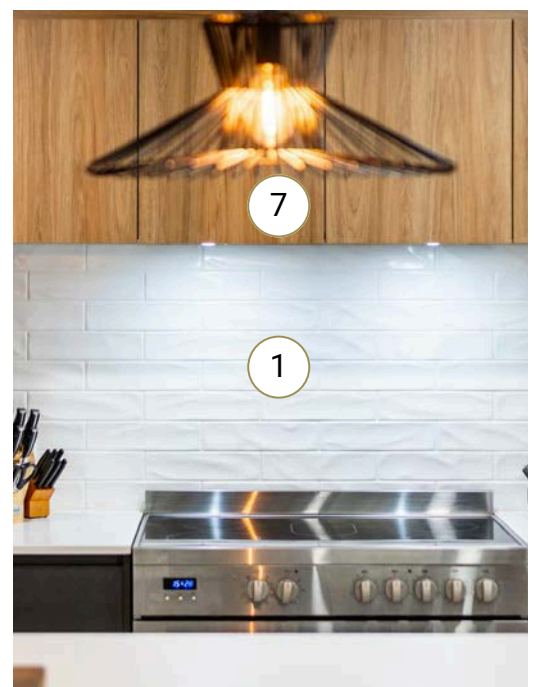

Forest Lake Kitchen

1 **SPLASHBACK TILE** - Whoosh White Gloss Subway Pattern

2 **TAPWARE** - Black Cascade Kitchen Mixer

3 **SINK** - Double Undermount Sink

4 **CABINETRY** - Polytec Cinder Matt - **4A**
Prime Oak - **4B**
Glacier White Matt - **4C**

5 **BENCHTOP** - Stone Ambassador Vanilla Sky

6 **FLOORING** - National Tiles Vinyl (colour to come)

[CLICK HERE](#) or scan the QR code for the before & after photos and view the video